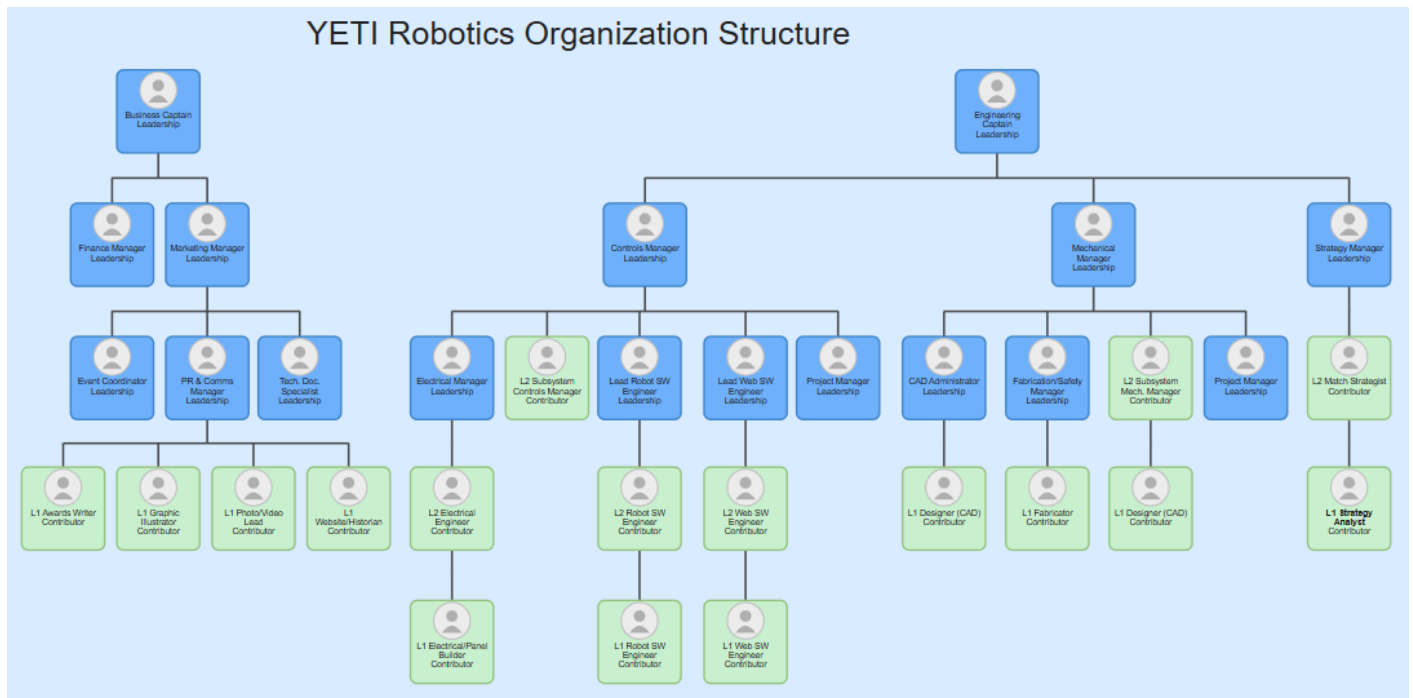

YETI Robotics Organization Structure

Revision #2

Created 1 July 2026 13:42:13 by Robbie Hoyler

Updated 1 July 2026 13:44:08 by Robbie Hoyler